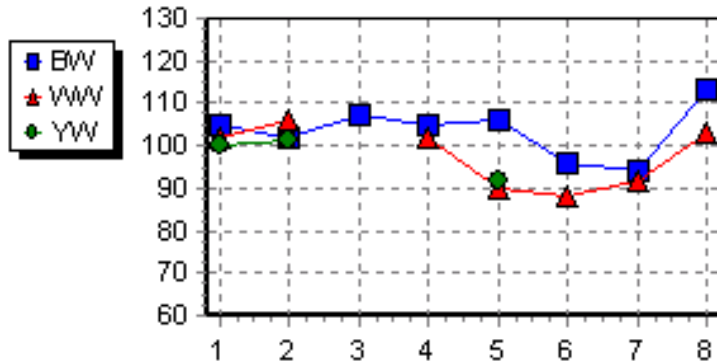

Tattoo RE/LE	Rego Number	Birth Date	Sex	Sire Tattoo RE/LE	Birth			Weaning			Yearling			Calving			FALL 2008 EPDS																										
					Adj	Ratio	Cnt	Adj	Ratio	Cnt	Adj	Ratio	Cnt	EZ	Int	CE	BW	WW	YW	MM	MG	MCE	SC	FAT	REA	IMF	BMI	CEZ	BII	CHB													
DAM:																																											
9086	41167658	02/18/99	Cow	6100	86	103	44	637	107	42	929	104	48	1	377	-0.4	+3.7	+32	+56	+12	+28	+0.2	+0.7	+0.022	-0.09	+0.01	+$15	+$14	+$16	+$11													
PROGENY:															Acc:	.12	.49	.40	.41	.32	-	.10	.12	.08	.11	.07	-	-	-	-	-	-	-	-	-	-	-	-	-	-	-	-	-
1	1111	42193175	02/06/01	Bull	8056	92	105	66	696	102	61	1249	100	56	2		-0.4	+4.8	+39	+71	+13	+33	+1.0	+0.7	+0.014	-0.03	-0.05	+$14	+$14	+$14	+$14												
2	2159	42271482	03/04/02	Bull	965	88	102	11	728	106	8	1101	101	6	1	391	-0.2	+3.9	+38	+70	+13	+32	+1.1	+1.0	+0.038	-0.05	-0.04	+$17	+$15	+$17	+$13												
3	310	42419311	02/25/03	Cow	965	98	107	18							1	358	0.0	+3.6	+37	+68	+13	+32	+1.4	+1.1	+0.025	-0.03	-0.02	+$18	+$16	+$19	+$13												
4	402	42472688	02/11/04	Cow	280	90	105	17	611	102	12				1	351	-0.2	+5.2	+47	+76	+19	+42	0.0	+1.0	+0.006	-0.05	-0.12	+$15	+$14	+$15	+$16												
5	589	42583624	04/11/05	Bull	2051	100	106	6	613	90	4	993	92	2	1	425	-2.6	+4.8	+39	+64	+14	+34	-2.3	+0.8	+0.015	+0.08	+0.01	+$15	+$11	+$16	+$15												
6	664	42700132	06/01/06	Cow	2051	80	96	9	483	88	4				1	416	-1.1	+3.0	+36	+59	+14	+32	-1.5	+0.8	+0.015	+0.08	+0.01	+$16	+$13	+$17	+$13												
7		42837291	05/31/07	Bull	280	84	94	6	549	92	3				1	364	-	-	-	-	-	-	-	-	-	-	-	-	-	-	-												
8	8063	42882723	04/26/08	Cow	280	87	113	11	567	103	2				1	331	-0.6	+5.8	+48	+79	+22	+46	-0.3	+1.1	+0.006	-0.05	-0.12	+$15	+$13	+$15	+$17												
MPPA: 98.3		AGE: 9.8		No. CALVES		8		AVERAGE			103			97			377																										

Ratio Trends